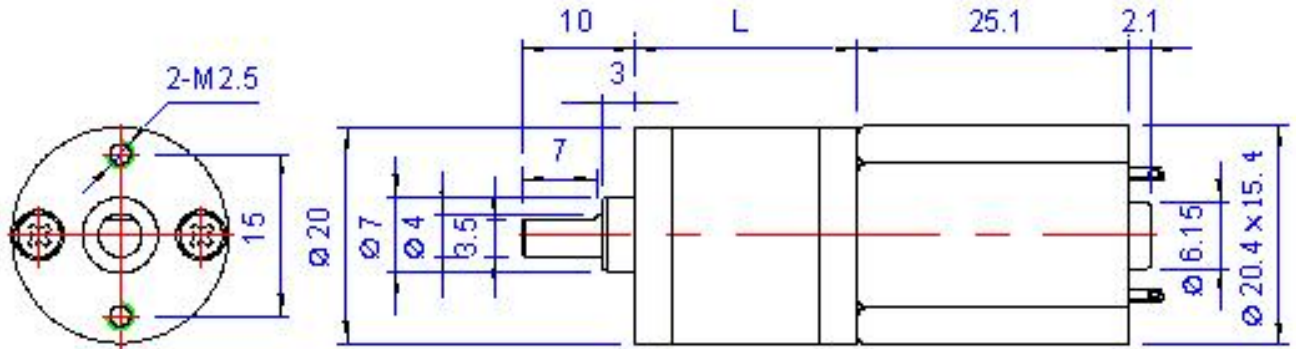

Product Catalogue
產品目錄
Model 型號: 20GA2025

代表型號的用途：儲物箱 / 廣告設備 / 音響設備 / 遊戲機
 工裝夾貝 / 電動玩具等

Typical Application: Storage Box / Ad Equipment / Audio Equipment /
 Electronic Game machine / Fixtures / Toys and etc.

Gear Ratio i	Series 1	31.25	78.125	195.3125	488.28125
	Series 2	25	62.5	156.25	390.625
	Series 3	---	---	125.0	250.0
Length of Gear Box L (mm)		16.0	17.5	19.0	20.5

MODEL	VOLTAGE	NO LOAD		AT MAXIMUM EFFICIENCY				STALL TORQUE	
	NOMINAL (CONSTANT)	SPEED	CURRENT	SPEED	TORQUE	CURRENT	OUTPUT	TORQUE	CURRENT
		r/min	mA	r/min	g.cm	mA	mW	Kg.cm	mA
07590-31	6.0V	85	30	66	100	60	70	0.4	130
08550-62	6.0V	85	60	62	450	170	290	1.5	400
16140-62	6.0V	110	140	85	1000	450	870	3.5	1300
10513-156	6.0V	45	70	30	1200	240	420	4.8	800
14320-195	6.0V	36	60	30	1200	200	370	6.0	800
18106-312	4.8V	24	150	16	4000	670	610	11.0	1800
14230-488	6.0V	15	80	12	3000	290	370	10.0	900