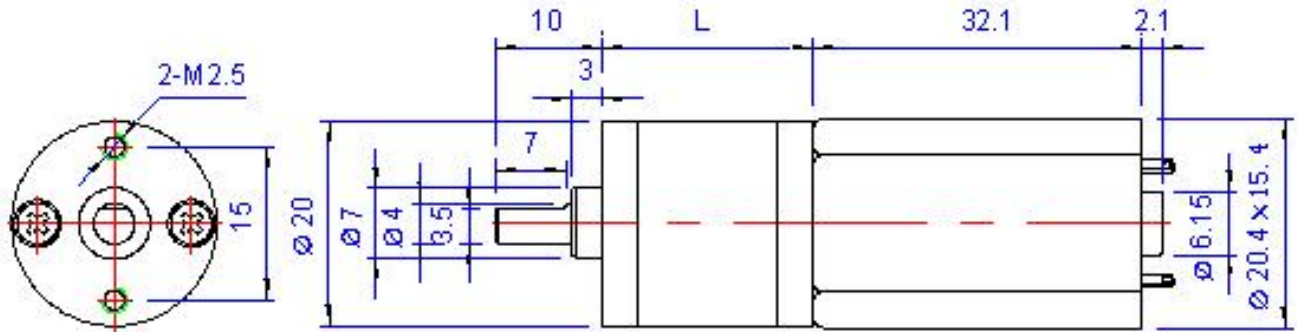

Product Catalogue
產品目錄
Model 型號: 20GA2032

代表型號的用途：電動窗簾 / 金融設備 / 遊戲機 / 工裝夾貝 / 電動玩具等

Typical Application: Automatic Window Curtain / Financial Equipment /
Electronic Game machine / Fixtures / Toys and etc.

Gear Ratio i	Series 1	31.25	78.125	195.3125	488.28125
	Series 2	25	62.5	156.25	390.625
	Series 3	---	---	125.0	250.0
Length of Gear Box L (mm)		16.0	17.5	19.0	20.5

MODEL	VOLTAGE	NO LOAD		AT MAXIMUM EFFICIENCY				STALL TORQUE	
	NOMINAL (CONSTANT)	SPEED	CURRENT	SPEED	TORQUE	CURRENT	OUTPUT	TORQUE	CURRENT
		r/min	mA	r/min	g.cm	mA	mW	Kg.cm	mA
10165-25	6.0V	240	60	205	0/2	230	0.4	1.3	1.2
14200-25	18.0V	620	100	500	0.7	450	3.8	4.5	2.0
16140-62	2.4V	110	140	85	1.0	450	0.87	3.5	1.3
2453-488	6.0V	16	180	13	3.6	660	0.48	12.0	3.5