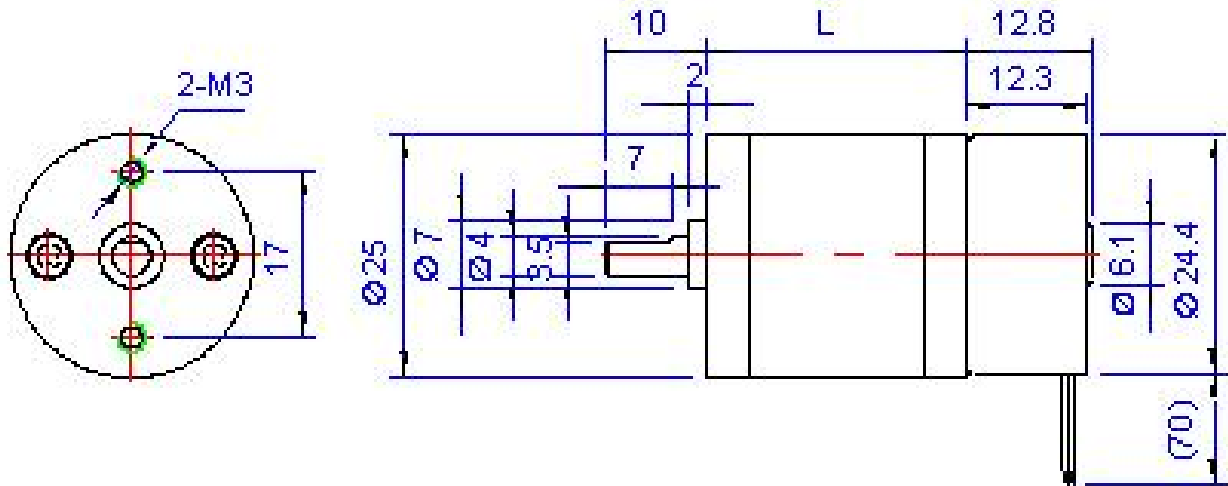

Product Catalogue

產品目錄

Model 型號: 25GA2412

代表型號的用途：保險箱 / 儲物箱 / 廣告設備 / 工裝夾貝 / 電動玩具等

Typical Application: Safe Box / Storage Box / Perfume Sprayer / AD Equipment / Fixtures / Toys and etc.

Gear Ratio i	Series 1	46.9	103.1	266.8	498.9
	Series 2	35.5	78.1	171.8	377.9
	Series 3	26.9	59.2	130.1	286.3
Length of Gear Box L (mm)		21.0	23.0	25.0	27.0

MODEL	VOLTAGE	NO LOAD		AT MAXIMUM EFFICIENCY				STALL TORQUE	
	NOMINAL (CONSTANT)	SPEED	CURRENT	SPEED	TORQUE	CURRENT	OUTPUT	TORQUE	CURRENT
		r/min	mA	r/min	Kg.cm	mA	W	Kg.cm	A
11400-103	6.0V	65	60	47	0.6	180	0.29	2.0	0.5
11400-226	3.0V	14	40	8	1.0	130	0.28	1.0	0.3
	6.0V	28	60	18	2.0	250	0.37	4.0	0.5
11400-500	6.0V	13	60	10	2.0	120	0.21	8.5	0.5