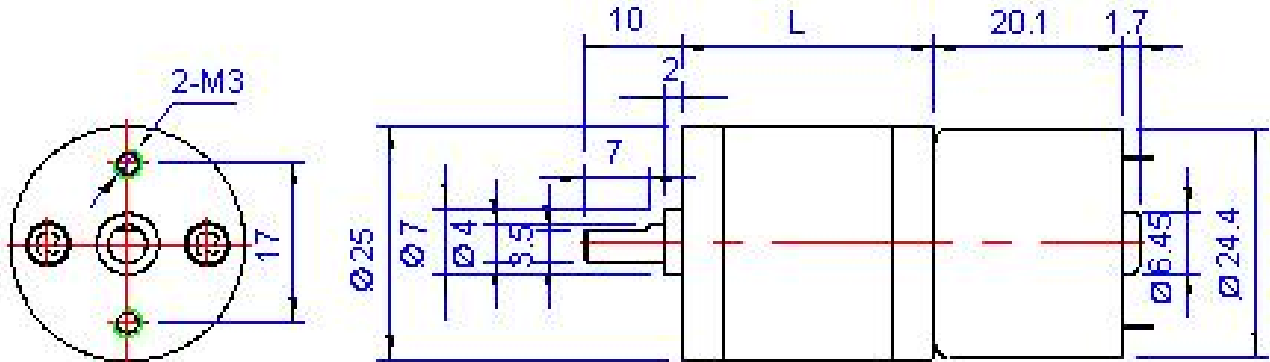

Product Catalogue
產品目錄
Model 型號: 25GA2418

代表型號的用途：廣告設備 / 音響設備 / 衛生設備 / 工裝夾具 / 電動玩具等

Typical Application: AD Equipment / Audio Equipment / Sanitary Equipment
 Fixtures / Toys and etc.

Gear Ratio i	Series 1	46.9	103.1	266.8	498.9
	Series 2	35.5	78.1	171.8	377.9
	Series 3	26.9	59.2	130.1	286.3
Length of Gear Box L (mm)		21.0	23.0	25.0	27.0

MODEL	VOLTAGE	NO LOAD		AT MAXIMUM EFFICIENCY				STALL TORQUE	
	NOMINAL (CONSTANT)	SPEED	CURRENT	SPEED	TORQUE	CURRENT	OUTPUT	TORQUE	CURRENT
		r/min	mA	r/min	Kg.cm	mA	W	Kg.cm	A
11400-21.3	3.0V	150	30	105	0.07	100	0.11	0.25	0.3
	6.0V	295	50	230	0.2	160	0.47	0.8	0.6
12360-36.5	3.0V	100	50	72	0.2	160	0.15	0.5	0.5
11400-103	6.0V	60	50	48	0.8	160	0.39	3.0	0.6
11400-171	3.0V	18.5	30	13.5	0.5	100	0.07	1.8	0.3
09520-500	6.0V	6	40	4	2.0	80	0.08	5.0	0.25
11400-500	6.0V	13	60	10	3.0	170	0.3	10.0	0.3