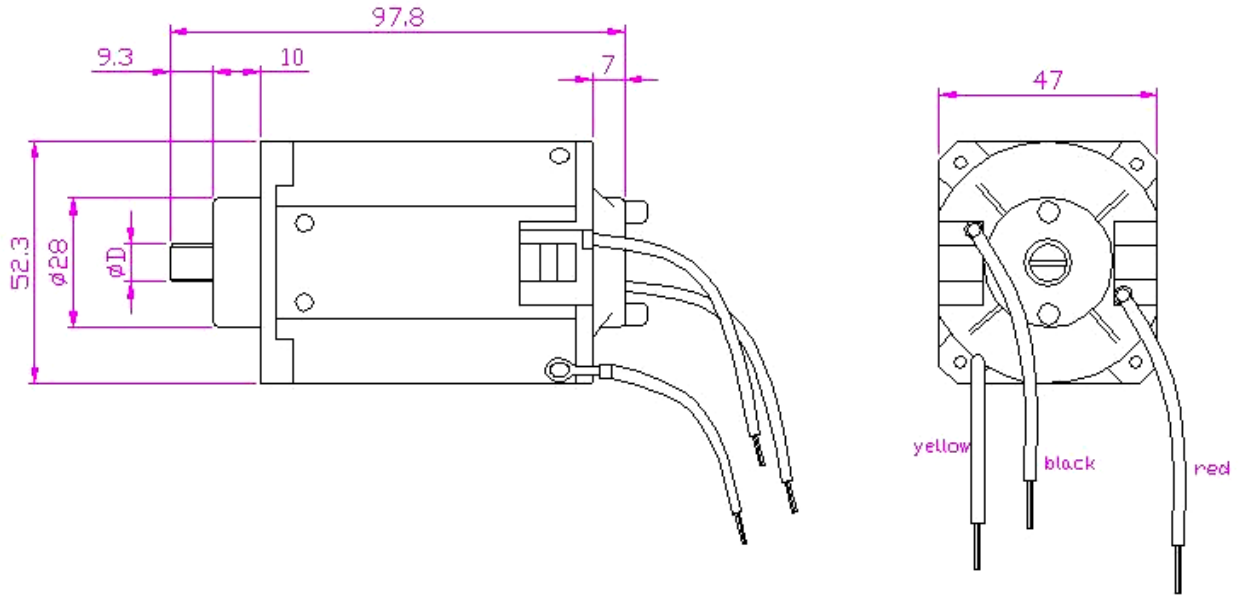

Product Catalogue
產品目錄

Model 型號: DC 3424 series

代表型號的用途: 按摩器 / 保健產品等

Typical Application: Massager / Health Care Product

D = 8mm; Output Condition: Lead-wire, Terminal, Custom made Shaft

MODEL	VOLTAGE		NO LOAD		AT MAXIMUM EFFICIENCY					STALL		
	OPERATION RANGE	NOMINAL (CONSTANT)	SPEED r/min	CURRENT A	SPEED r/min	CURRENT A	TORQUE mN.m	OUTPUT g.cm	W	TORQUE mN.m	g.cm	CURRENT A
DC3424-M22	195V ~ 240V	220V	3300	0.05	2550	0.15	68.6	700	20.0	190	2000	1.2
DC4324-M12	100V ~ 140V	120V	3300	0.08	2600	0.30	60	612	18.0	185	1940	1.8

DC3424-M22 220V