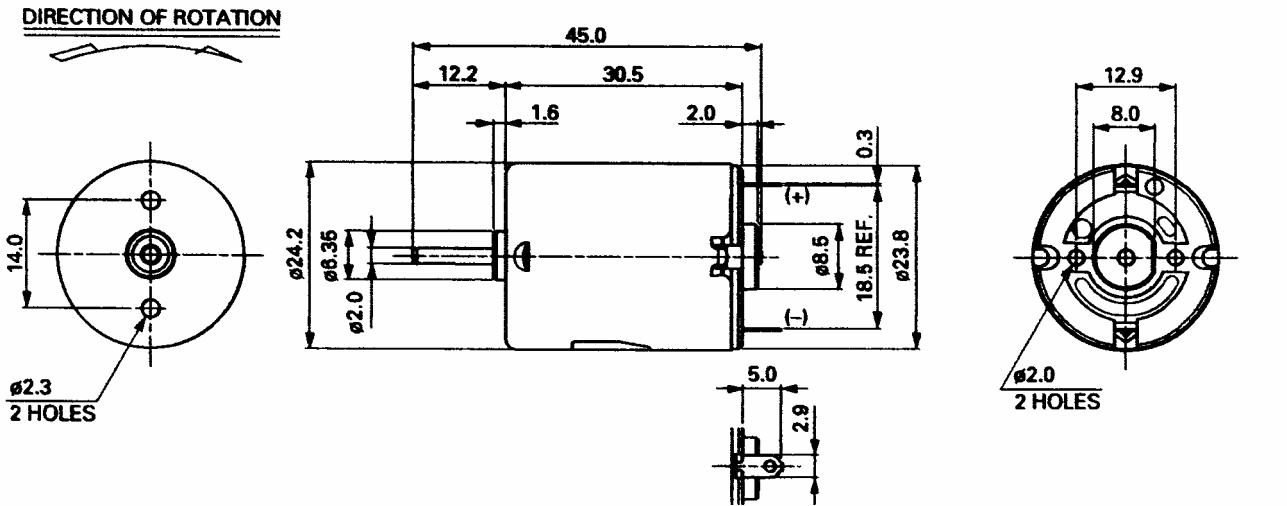

Product Catalogue
產品目錄

Model 型號: RC-280

代表型號的用途：家用電器：理髮器 / 按摩器 / 振動器
玩具及模型：無線電操縱

Typical Application: Home Application: Hair Clipper / Massager / Vibrator
Toys and Models: Radio Control Model

WEIGHT: 42g (APPROX)

MODEL	VOLTAGE		NO LOAD		AT MAXIMUM EFFICIENCY				STALL			
	OPERATION RANGE	NOMINAL (CONSTANT)	SPEED r/min	CURRENT A	SPEED r/min	CURRENT A	TORQUE mN.m	OUTPUT g.cm	W	TORQUE mN.m	g.cm	CURRENT A
RC-280RA-2865	4.5 ~ 6.0	4.5V	13600	0.27	11350	1.36	2.92	29.8	3.47	17.7	180	6.90
RC-280RA-20210	4.5 ~ 9.0	6.0V	9900	0.12	8210	0.58	2.26	23.0	1.94	13.2	135	2.82
RC-280RA-2485	4.5 ~ 8.4	7.2V	16800	0.21	14260	1.18	3.27	33.3	4.87	21.6	220	6.60
RC-280SA-2865	4.5 ~ 9.0	6.0V	14000	0.28	11910	1.60	4.46	45.5	5.56	29.9	305	9.10
RC-280SA-20120	4.5 ~ 12.0	12.0V	15500	0.15	13320	0.92	4.68	47.7	6.52	33.3	339	5.60
RC-280SA-2485	4.5 ~ 9.6	6.0V	10800	0.18	9130	0.99	.071	37.8	3.54	24.0	24.5	5.40