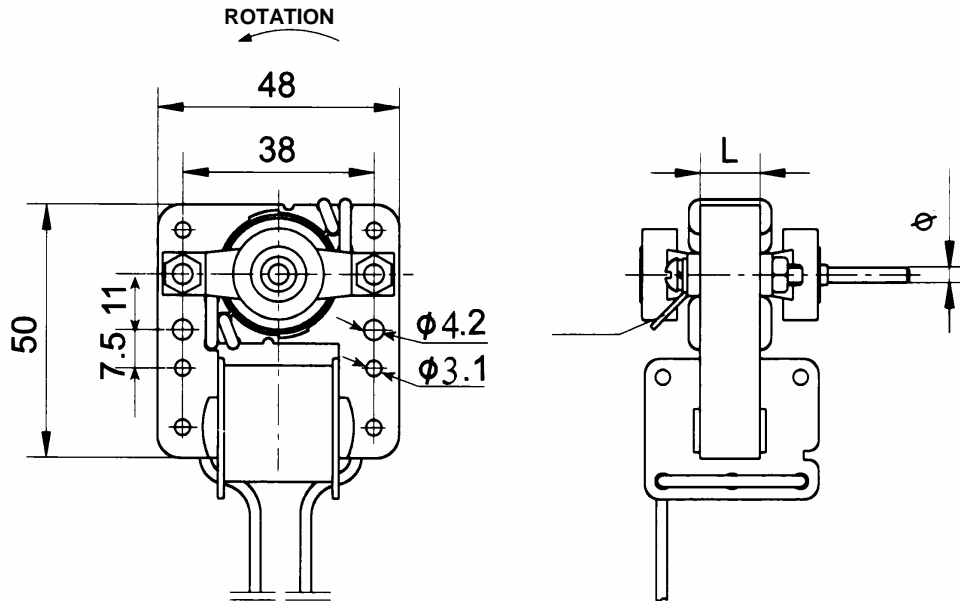

L = 8mm ~ 20mm D = 3mm ~ 5mm Output Condition: Lead-wire, Terminal, Multi-speeds

MODEL	VOLTAGE		NO LOAD		AT MAXIMUM EFFICIENCY					STALL		
	OPERATION RANGE	NOMINAL (CONSTANT)	SPEED	CURRENT	SPEED	CURRENT	TORQUE		OUTPUT	TORQUE		CURRENT
			r/min	A			mN.m	g.cm		mN.m	g.cm	
YJF4808B-601	220 ~ 240V 50 ~ 60Hz	220V / 60Hz	2800	0.08	2400	0.10	0.85	9.0	0.8	0.12	15	0.12
YJF4808B-501	220 ~ 240V 50Hz	230V / 50Hz	2400	0.05	1750	0.06	0.95	10.0	0.18	0.15	17	0.07