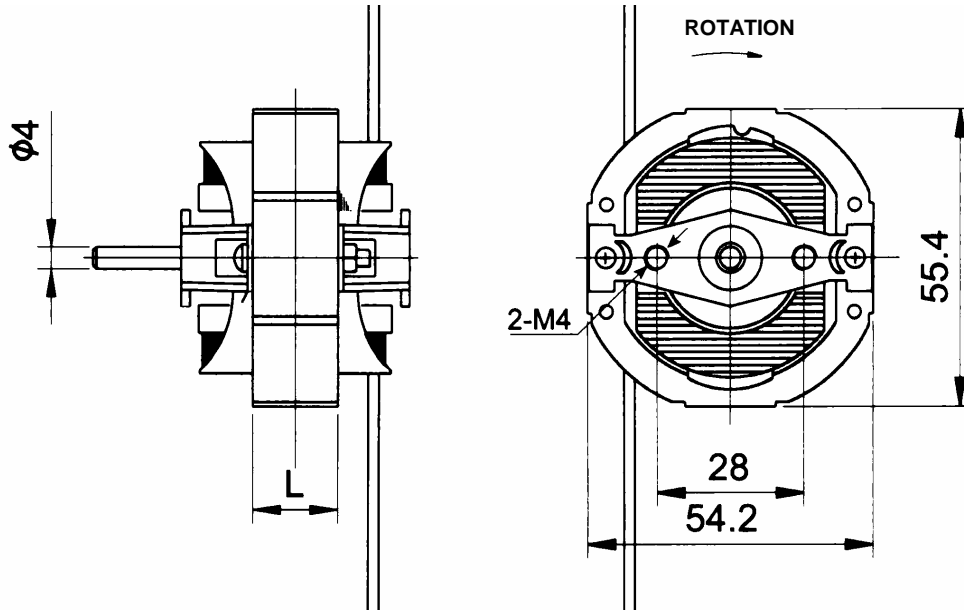

L = 8mm ~ 30mm

MODEL	VOLTAGE		NO LOAD		AT MAXIMUM EFFICIENCY					STALL		
	OPERATION RANGE	NOMINAL (CONSTANT)	SPEED	CURRENT	SPEED	CURRENT	TORQUE		OUTPUT	TORQUE		CURRENT
			r/min	A	r/min	A	mN.m	g.cm	W	mN.m	g.cm	A
YJF5812B-501	220 ~ 240V 50 Hz	230V / 50Hz	2700	0.08	1800	0.09	3.2	35.0	1.7	6.2	64	2.0
YJF5812B-502	220 ~ 240V 50Hz	240V / 50Hz	2800	0.09	2400	0.10	4.5	40.0	1.2	7.5	70	1.5