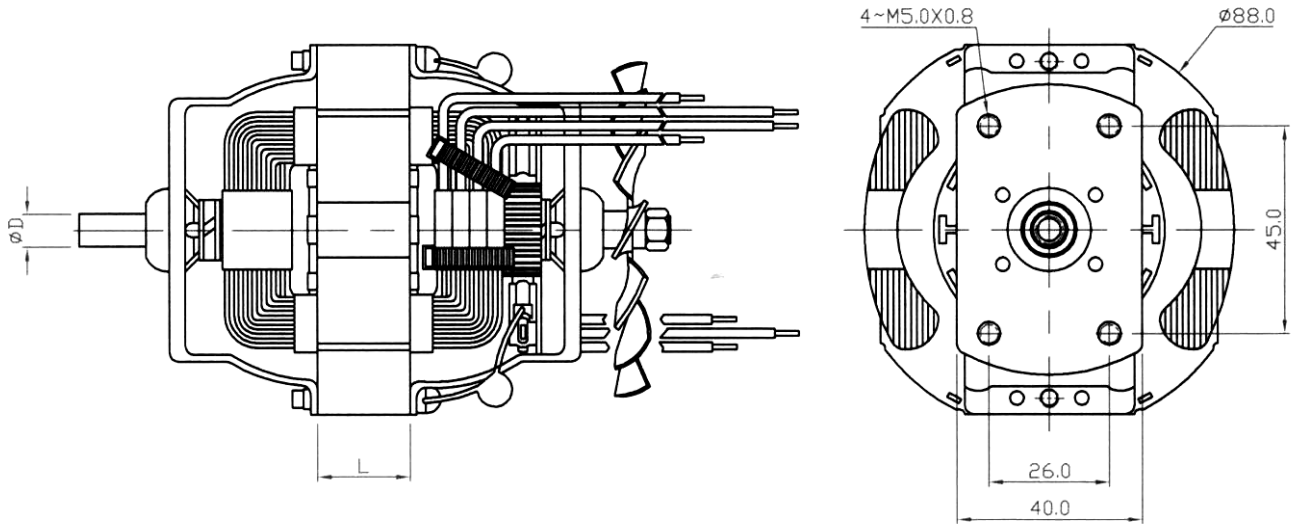

Product Catalogue

產品目錄

Model 型號: U88 series

代表型號的用途: 攪拌器 / 壓碎機 / 多用途食物處理器 / 及各種家庭電器等

Typical Application: Blender, Can Crusher, Food Processor and many other Household Electric Appliances.

L = 10mm ~ 35mm D = 8mm Output Condition: Lead-wire, Terminal, Multi-speeds, Custom made Shaft

MODEL	VOLTAGE		NO LOAD		AT MAXIMUM EFFICIENCY				STALL			
	OPERATION RANGE	NOMINAL (CONSTANT)	SPEED	CURRENT	SPEED	CURRENT	TORQUE	OUTPUT	TORQUE	CURRENT		
			r/min	A	r/min	A	mN.m	g.cm	W	mN.m	g.cm	A
U8820-230	220 ~ 240V 50Hz	230V / 50Hz	26000	0.58	12000	2.2	196	2000	250	530	5400	4.2
U8830-230	220 ~ 240V 50Hz	230V / 50Hz	20000	0.71	10500	2.5	245	2500	370	640	6500	5.0